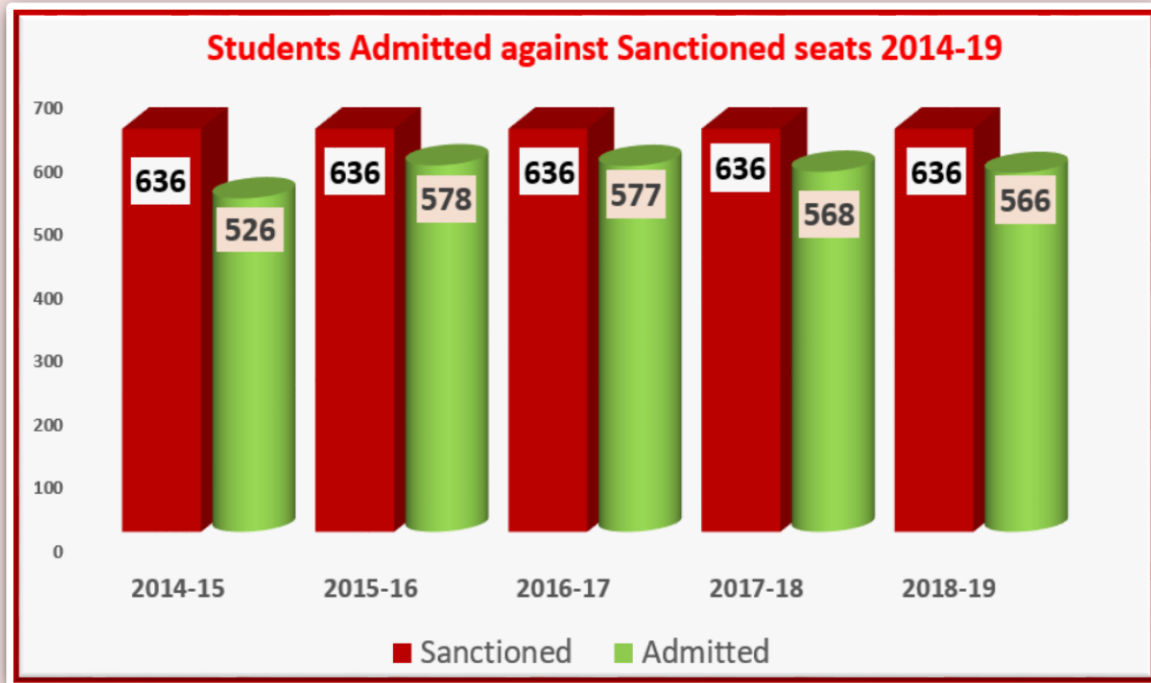

**ANDHRA LOYOLA INSTITUTE OF ENGINEERING AND TECHNOLOGY
VIJAYAWADA – 520 008**

[Signature]
PRINCIPAL
ANDHRA LOYOLA INSTITUTE OF
ENGINEERING & TECHNOLOGY
VIJAYAWADA-520 008.

[View Document](#)